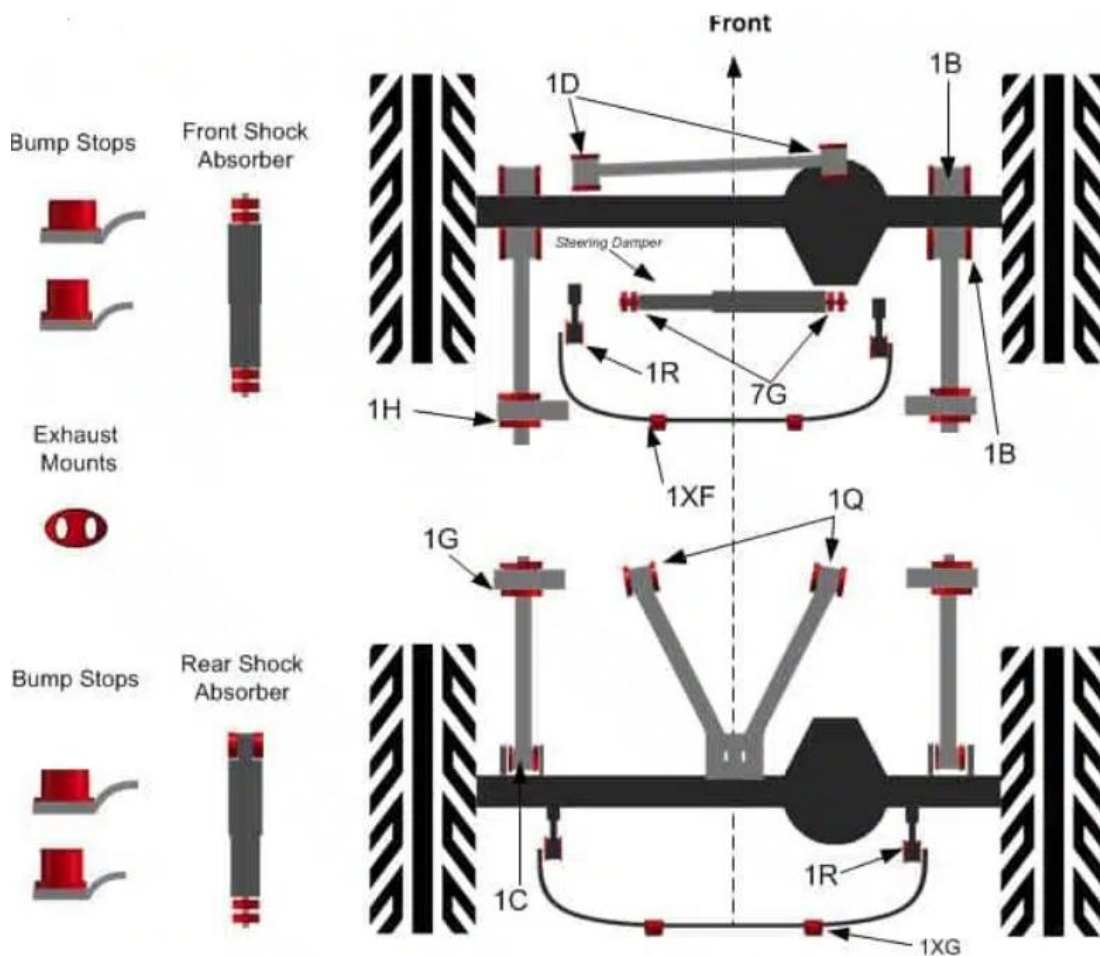

Polybush®

STEERING DAMPER BUSH KIT

DYNAMIC ORANGE KIT15

Range Rover Classic to 1994

Discovery 1

Part Number: RA1604PBO

QUALITY PARTS AND ACCESSORIES

Triumph House, Sleaford Road, Bracebridge Heath, Lincoln LN4 2NA,
England Telephone: 01522 568000 | E-mail: sales@rimmerbros.com